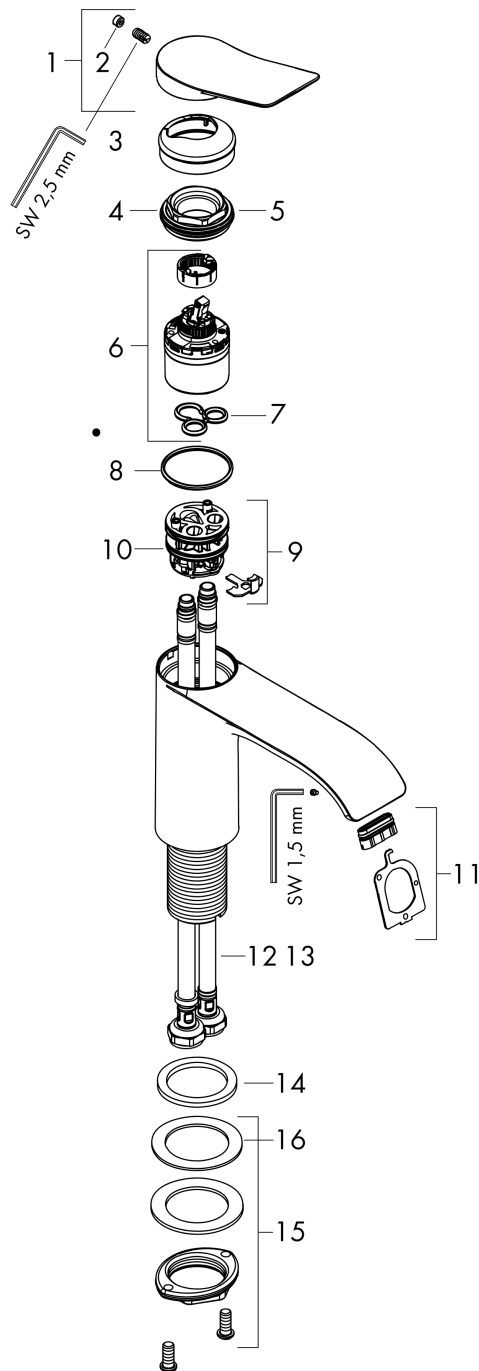

#### Scale drawing

#### Flowchart

**Vivenis**

**Single lever basin mixer 110 without waste set**

Surfaces: **Matt White** Article Number: **75022700**

**Exploded Drawing**

Year of production: >06/21

### Single lever basin mixer 110 without waste set

Surfaces: **Matt White** Article Number: **75022700**

#### Spare part list

Year of production: >06/21

Pos.	Description	Article Number	Price	PU
1	handle	94277700	€ 85,68	1
2	screw cover	93735700	€ 8,45	1
3	escutcheon	94027700	€ 33,56	1
4	nut	93995000	€ 22,37	1
5	O-ring 35x1,5	92114000	€ 5,24	1
6	cartridge, assy	93897000	€ 70,57	1
7	seal	95008000	€ 8,45	1
8	O-ring 35x2	92604000	€ 5,24	1
9	adapter for cartridge	98750000	€ 11,31	1
10	O-Ring 30x2	98186000	€ 3,21	1
11	spray former	94275000	€ 35,94	1
12	connection hose 450 mm M8x0,75 G3/8	97206000	€ 28,20	1
13	O-ring 6,6x1,6	93019000	€ 3,21	1
14	flat seal	98749000	€ 5,24	1
15	fixing set (Ø 32)	13961000	€ 22,37	1
16	lever collar	97548000	€ 3,21	1
a	fixation extension 35 mm	13898000	€ 70,57	1