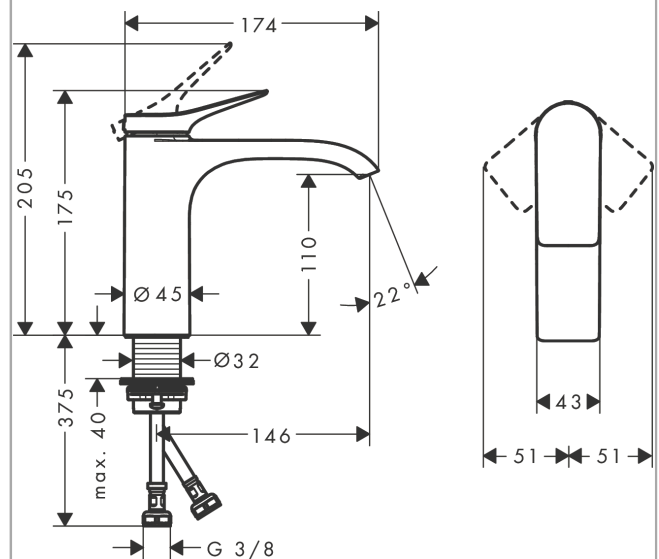

##### product features

- ComfortZone 110
- projection: 146 mm
- spout height: 110 mm
- spray type: WaterfallStream
- maximum flow rate at 3 bar: 5 l/min
- ceramic cartridge
- temperature limitation adjustable
- suitable for continuous flow water heaters
- connection type: G 3/8 connections
- connection dimension: DN15

#### Scale drawing